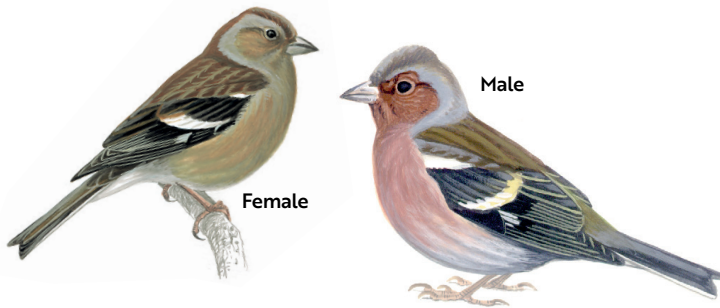

Get ID tips and expert advice

You'll find lots of advice on identifying birds by sight and sound, as well as expert insights into garden wildlife at www.rspb.org.uk/birdwatch

Female

Male

Blackbird

++++ +++++ +++++ +++++

Blue Tit

++++ +++++ +++++ +++++

Female

Male

Chaffinch

++++ +++++ +++++ +++++

Coal Tit

++++ +++++ +++++ +++++

Female

Male

House Sparrow

++++ +++++ +++++ +++++

Dunnock

++++ +++++ +++++ +++++

Long-tailed Tit

++++ +++++ +++++ +++++