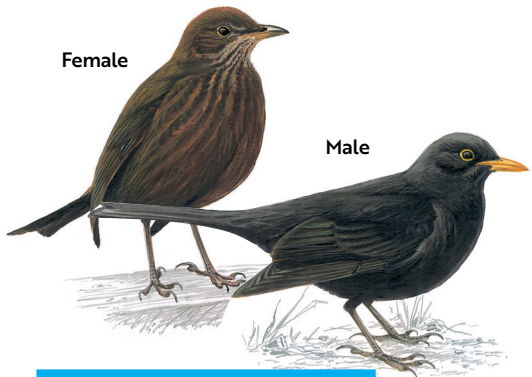

If you are unable to submit your results online, please complete and send us the print-from-home form.

Helping you make your Big Garden Birdwatch count

Get involved on our social channels

Throughout the Big Garden Birdwatch long weekend, you can join in the conversation on our social channels. See what other nature lovers are spotting across the UK and you can upload pics and comments about your Birdwatch. Go to [#BigGardenBirdWatch](https://twitter.com/BigGardenBirdWatch)

Get ID tips and expert advice

You'll find lots of advice on identifying birds by sight and sound, as well as expert insights into garden wildlife at www.rspb.org.uk/birdwatch

Female

Male

Blackbird

++++ +++++ +++++ +++++

Blue Tit

++++ +++++ +++++ +++++

Female

Male

Chaffinch

++++ +++++ +++++ +++++

Coal Tit

++++ +++++ +++++ +++++