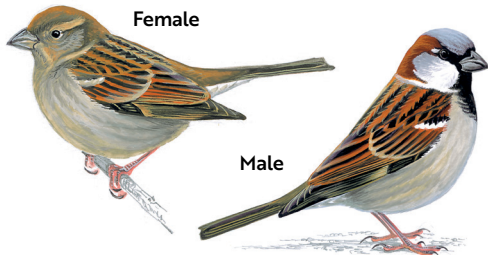

Get ID tips and expert advice

You'll find lots of advice on identifying birds by sight and sound, as well as expert insights into garden wildlife at www.rspb.org.uk/birdwatch

Female

Male

Blackbird

++++ +++++ +++++ +++++

Blue Tit

++++ +++++ +++++ +++++

Female

Male

Chaffinch

++++ +++++ +++++ +++++

Coal Tit

++++ +++++ +++++ +++++

Female

Male

House Sparrow

++++ +++++ +++++ +++++

Dunnock

++++ +++++ +++++ +++++

Long-tailed Tit

++++ +++++ +++++ +++++